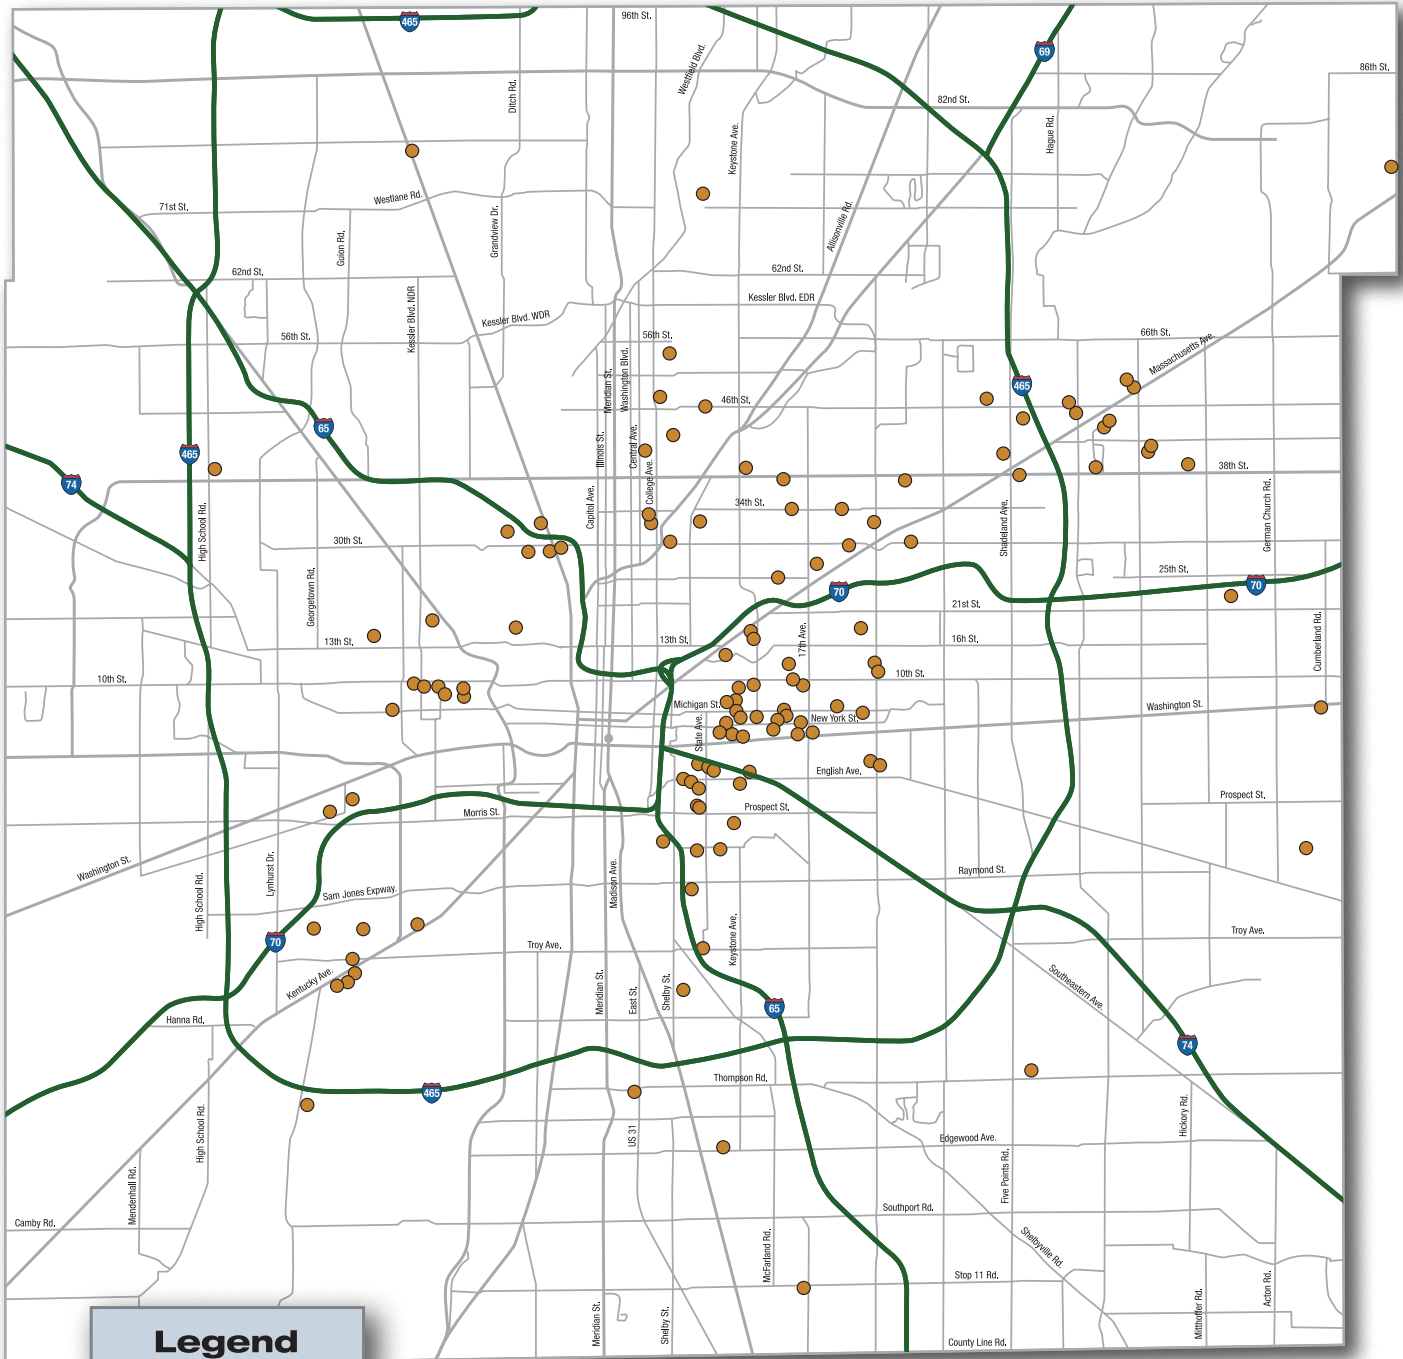

Indianapolis Mayor Gregory A. Ballard

REBUILDINDY

Department of Public Works

City of Indianapolis Unsalvageable, Unsafe Structures

Legend

- May 2010 Demolition Bid